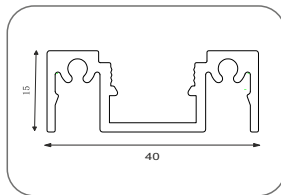

CASP-SHP-4015

Finish	Black Matte	Brush Gold	Brush Champagne	Dark Grey	Rose Gold
2600 MM	3600/-	3800/-	3800/-	4200/-	4300/-
3600 MM	5000/-	5200/-	5200/-	5500/-	5500/-