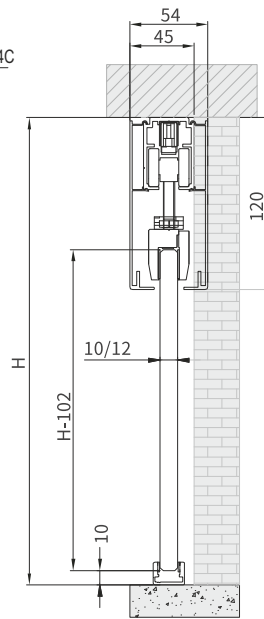

Hardware Fittings

Top Track and Accessories for 4 Panel (1 Fix+3 Doors) CSL-TGS-Track-Acc (4000mm)

CSL-TGS-1+4 (width 5000mm)

TELESCOPIC GLASS SLIDING SYSTEM.

₹ : 110000/-

SYNCHRO GLASS SLIDING SYSTEM 2 DOOR SLIDING DOOR