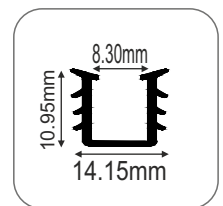

Double Side Tape
8mm (5Mtr. Roll)
₹ : 450.00

10mm Glass
PG-201
₹ : 30.00 (R.FT)

8 mm Glass
PG-202
₹ : 30.00 (R.FT)

IG-4040-203
₹ : 35.00 (R.FT)

OFP-G1350-204
₹ : 50.00 (R.FT)

4507-IP-205
₹ : 30.00 (R.FT)

MGS-4040
Magnetic Female Seal
₹ : 140.00 (R.FT)