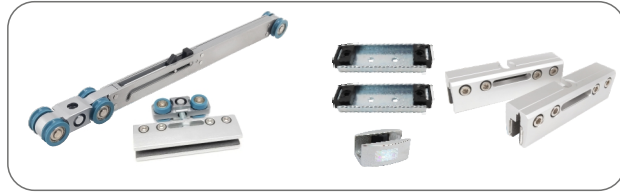

AVAILABLE WITH LOCK OPTION

ONE WAY & TWO WAY SOFT CLOSE SLIDING FRAMELESS DOOR

One Way Soft Close Sliding Hardware

(with Roller 2101)

CASP-SCS-1255-1W (Frame Less)

₹: 8500/- (Set)

CASP-SCS-1380-1W (Frame Less)