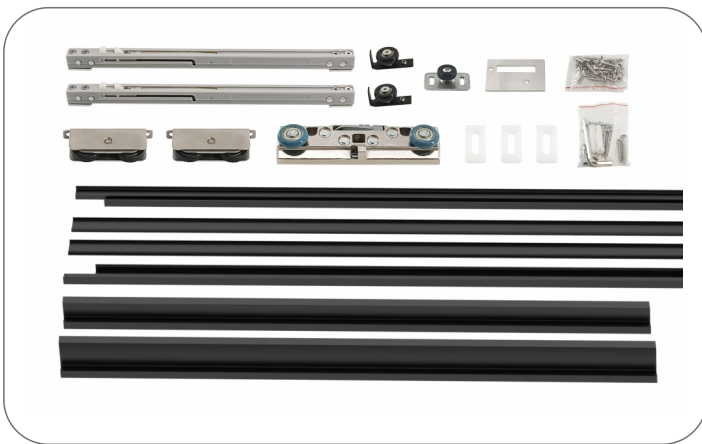

HARDWARE

Closma Invisible Sliding with Soft Close
Max. Size : 2600mm x 1200mm Framed Single Door

CASP-SC-2106 ₹: 45000/-*

(* This Price is only for hardware)