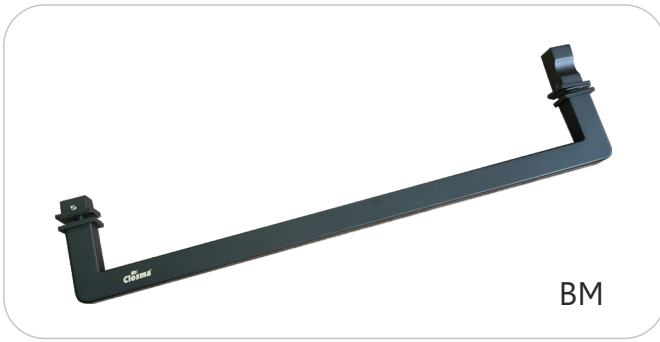

SHOWER DOOR HANDLE