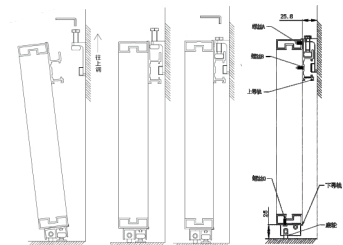

INVISIBLE SLIDING - 2108 SINGLE DOOR WITH SOFT CLOSE

HARDWARE

New

Closma Invisible Sliding with Soft Close used with CASP-SP-4516
Max. Size : 3000mm x 1200mm

CASP-SC-2108 ₹: 25,000/-*
Finish : Black Matte & Brush Gold

(* This Price is only for hardware)

E-mail : info@closma.com • www.closma.com

PROFILES & ACCESSORIES

4516-Series