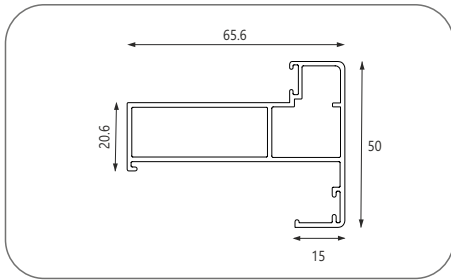

New

**Outer Frame Profile
CASP-OFP-1350**

Finish	Black Matte	Brush Gold	Brush Champagne	Dark Grey	Rose Gold
3600 MM	6500/-	7000/-	7000/-	7000/-	7000/-