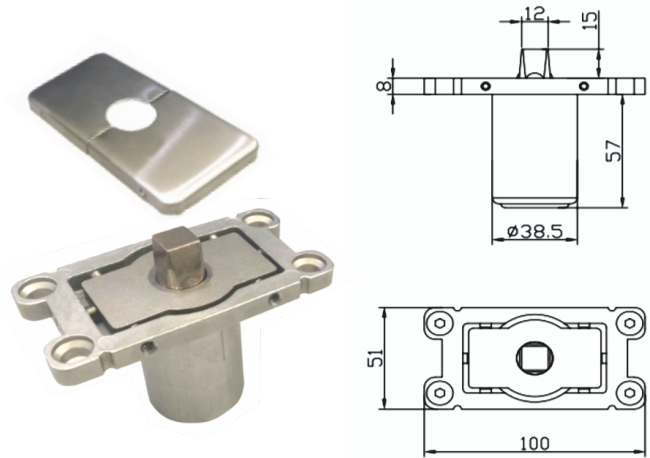

4516-Series

4507-Series

Pneumatic Floor Hinge

CFS-888 - Pneumatic Floor Hinge

₹ : 25000.00 (Door Weight 70-140 kg)

₹ : 27500.00 (Door Weight 140-200 kg)

AUTOMATIC SWING DOOR OPERATOR

CASD-OW-150