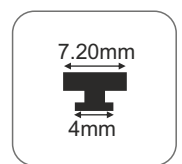

4507-IP-205
₹ : 30.00 (R.FT)