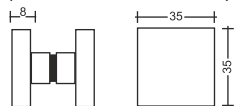

SHOWER DOOR HANDLE

CASP-CTB-02

Finish	Black Matte	Brush Gold	Brush Champagne	Dark Grey	Rose Gold
Price	3200/-	3600/-	3600/-	3800/-	3800/-

CTB-002

GLASS PREPARATION

Black ₹2950.00
Colour ₹3950.00

CGH-611

A	B	C	Black Matte	Brush Gold	Brush Champagne	Dark Grey	Rose Gold
DIA	FULL SIZE	C/C	4500	5500	5500	5500	5500
25X25	470	450					

CDK-696 Glass Door Knobs

₹ : 1400/-

Hole Dia in Glass 14 mm

(For: 8mm / 10mm / 12mm)

Gasket

PG-201
₹ : 30.00 (R.FT)

PG-202
₹ : 30.00 (R.FT)

IG-4040-203
₹ : 35.00 (R.FT)

4507-IP-205
₹ : 30.00 (R.FT)