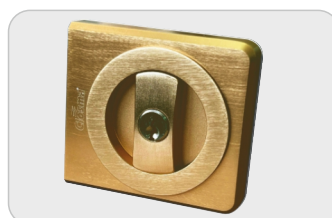

One side Lock/ One side Knob use for Sliding and Openable Door