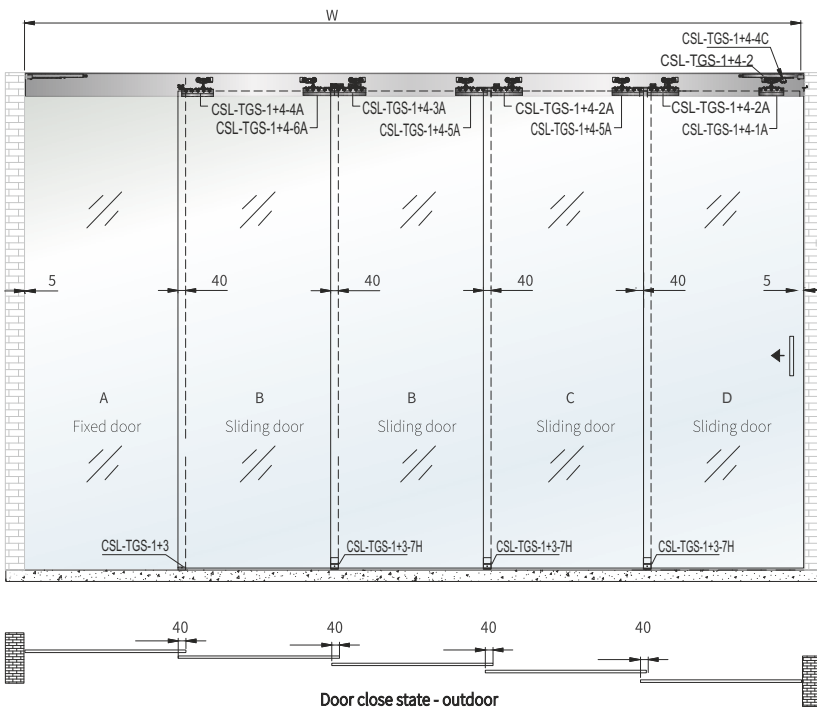

TELESCOPIC GLASS SLIDING SYSTEM

1 FIX + 4 Sliding Door

CONFIGURATION
1 FIX + 4 SLIDING DOOR

MAXIMUM WIDTH
1000 MM

WEIGHT LIMIT PER FRAME
120 KG

FINISH
ALUMINIUM ANODISED

MAXIMUM THICKNESS OF GLASS
10 / 12 MM GLASS

AVAILABLE WITH LOCK OPTION