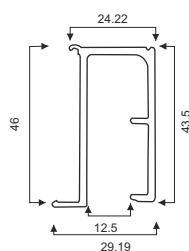

Track for Fix Glass
CASP-FG-T1

Finish	Black Matte	Brush Gold	Brush Champagne	Silver
3600 MM	4500/-	4500/-	4500/-	2600 MM 4000/-

Track Cover
CASP-TC-T1

Finish	Black Matte	Brush Gold	Brush Champagne	Silver
3600 MM	5000/-	5000/-	5000/-	2600 MM 3400/-