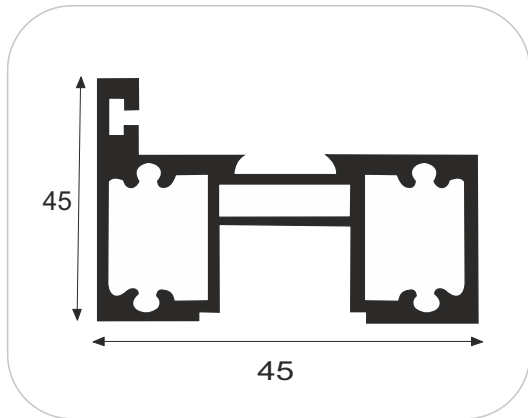

ULTRA SLIM 45 OFFICE PARTITION 25X45 PROFILE SYSTEM IN BLACK - POWDER COATING

CASP-US45-4545-PC

Finish : Black Matte

₹ : 7000.00 (3000mm) ₹ : 8500.00 (3600mm)