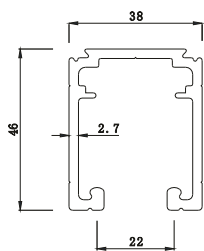

₹: 13500/- (Set)

Sliding Top Track
CASP-T1

Finish	Black Matte	Brush Gold	Brush Champagne	Silver
3600 MM	6500/-	6800/-	6800/-	6000/-