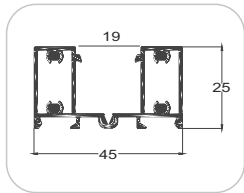

CASP-US45-4500-PC

Finish : Black Matte

₹ : 3600.00 (3000mm)