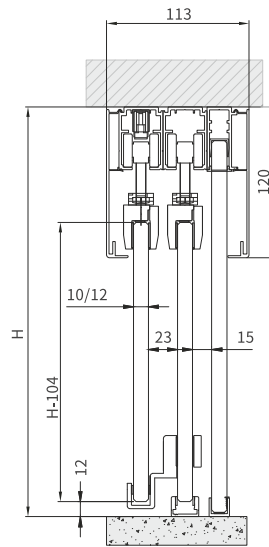

Stick on Sliding handle
CSL-77-093
₹: 2800/-

Clósma[®]

TELESCOPIC SOFT CLOSE SLIDING FRAMELESS DOOR

TELESCOPIC GLASS SLIDING SYSTEM

1 FIX + 2 Sliding Door

CONFIGURATION
1 FIX + 2 SLIDING DOOR

MAXIMUM WIDTH
1000 MM