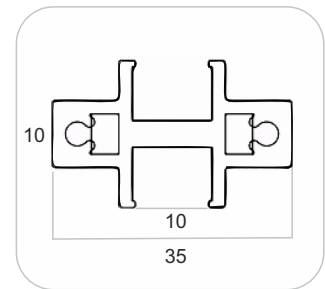

CASP-DP-4012

Finish	Black Matte	Brush Gold	Brush Champagne	Dark Grey
3600 MM	5000/-	5500/-	5500/-	5500/-