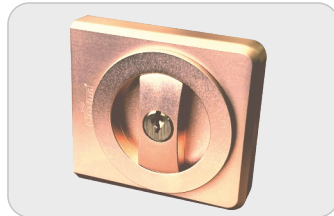

Brush Gold
CASP-LOCK-02-4516-BG
₹: 5000.00
CASP-LOCK-02-4507-BG
₹: 5300.00

Rose Gold
CASP-LOCK-02-4516-RG
₹: 5000.00
CASP-LOCK-02-4507-RG
₹: 5300.00