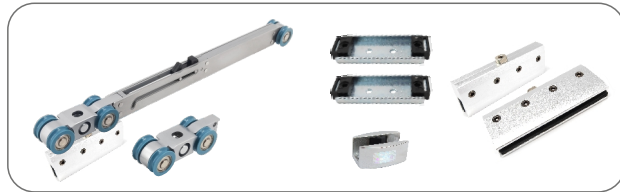

₹: 9500/- (Set)

CSL-88-SET-1-1W (Small Roller)

₹: 7500/- (Set)

CSL-88-SET-2-1W (Big Roller)

₹: 8000/- (Set)

Two Way Soft Close Sliding Hardware

(with Roller 2105)

CASP-SCS-1255-2W (Frame Less)