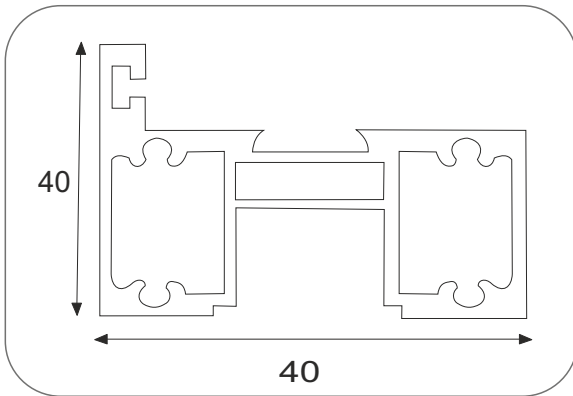

CASP-SHP-4040

Finish	Black Matte	Brush Gold	Brush Champagne	Dark Grey	Rose Gold
2600 MM	7000/-	7500/-	7500/-	8000/-	8000/-
3600 MM	9500/-	10000/-	10000/-	10500/-	10500/-