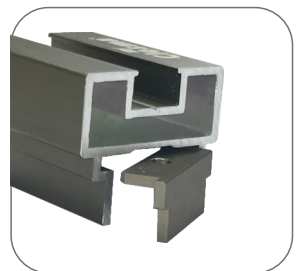

CASP-Soft Close (Spare-2)
Two Side Soft Close
₹ : 7500.00

CASP-Belt (Spare-4)
₹ : 500.00 (R.Ft.)

Plastic Cap for TB
4516/4507
₹ : 80.00

CASP-Soft Close (Spare-3)
₹ : 1700.00

CAP-PB-1610
Aluminium Casted
₹ : 160.00
(in all 5 Finish)