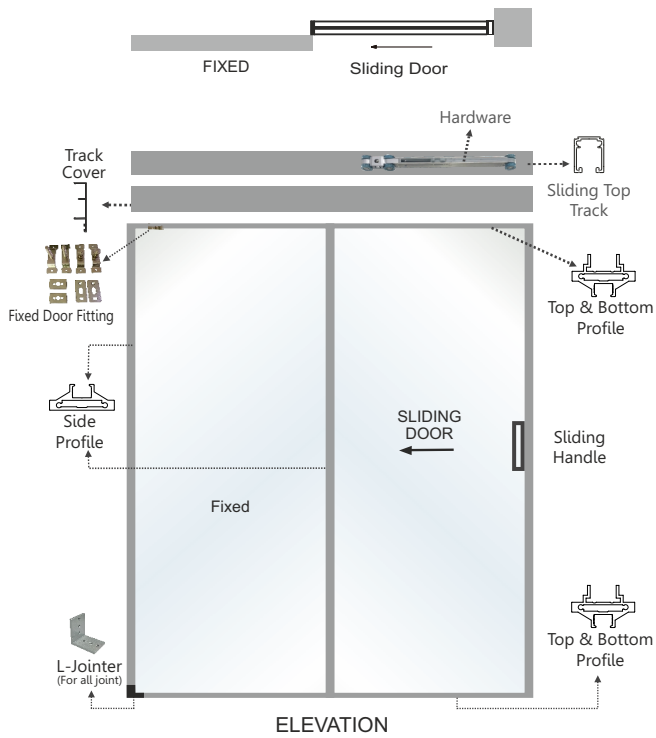

ONE WAY SOFT CLOSE SINGLE SLIDING DOOR