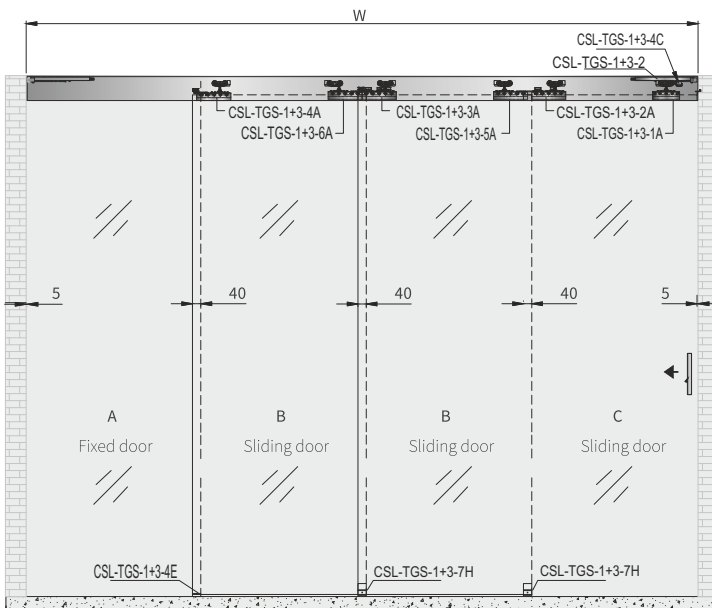

TELESCOPIC GLASS SLIDING SYSTEM 1 FIX + 3 Sliding Door

CONFIGURATION
1 FIX + 3 SLIDING DOOR

MAXIMUM WIDTH
1000 MM

WEIGHT LIMIT PER FRAME
120 KG

FINISH
ALUMINIUM ANODISED

MAXIMUM THICKNESS OF GLASS
10 / 12 MM GLASS

AVAILABLE WITH LOCK OPTION