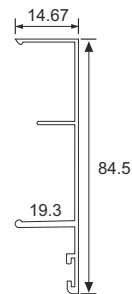

Track Cover : Code : CASP-TC-T1

Finish	Black Matte	Brush Gold	Brush Champagne	Dark Grey	Rose Gold
Price : 3600 MM	3500/-	3800/-	3800/-	3800/-	4000/-
Price : 4800 MM	4800/-	5200/-	5200/-	5200/-	5500/-
Price : 6000 MM*	5800/-	6300/-	6300/-	6300/-	6500/-

Note : Please confirm stock of 6000mm profile before order

E-mail : info@closma.com • www.closma.com