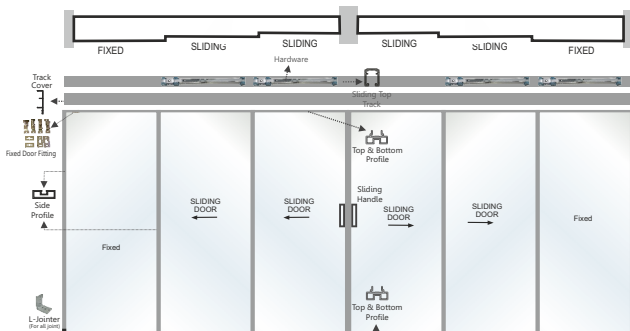

₹ : 80000/-*

(Maximum Door weight per panel should not exceed 50kg)