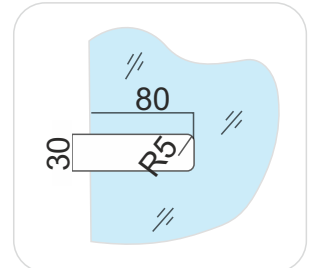

Brush Champagne
CASP-LOCK-02-4516-CH
₹: 5000.00
CASP-LOCK-02-4507-CH
₹: 5300.00