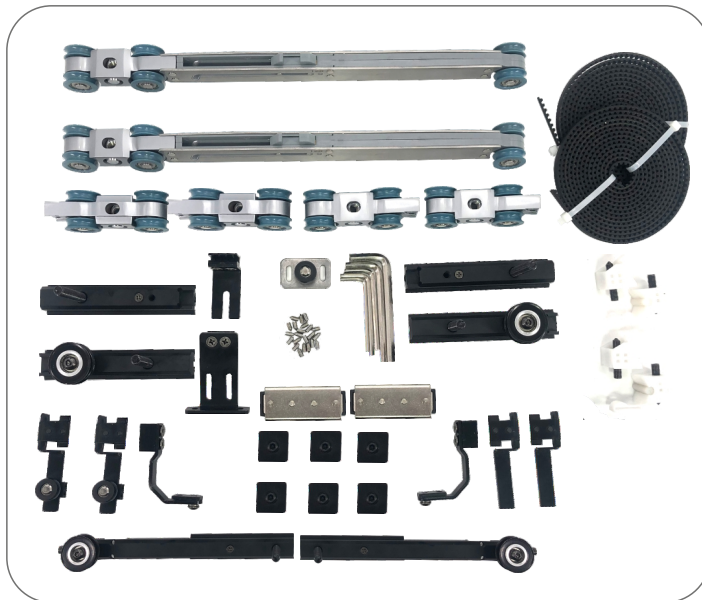

HARDWARE

Closma Telescopic Sliding Set - 1 Fix 3 Sliding Door
CASP-TLS-1+3

₹ : 35000/-*
(* This Price is only for hardware)

Closma Telescopic Sliding Set - 1 Fix 4 Sliding Door
CASP-TLS-1+4

₹ : 45000/-*
(* This Price is only for hardware)