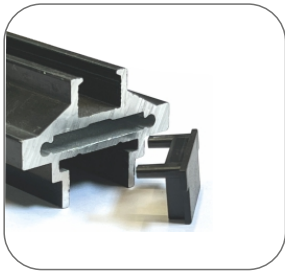

Plastic Cap for TB
4516/4507
₹ : 80.00