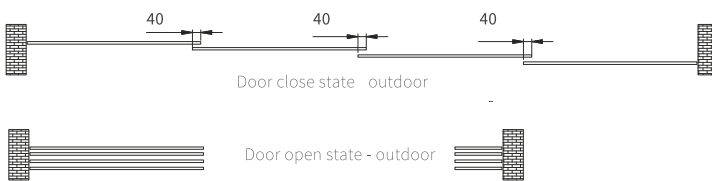

AVAILABLE WITH LOCK OPTION

Hardware Fittings

Top Track and Accessories for 4 Panel (1 Fix+3 Doors) CSL-TGS-Track-Acc (4000mm)

CSL-TGS-1+3 (width 4000mm) TELESCOPIC GLASS SLIDING SYSTEM

₹ : 90000/-

TELESCOPIC GLASS SLIDING SYSTEM