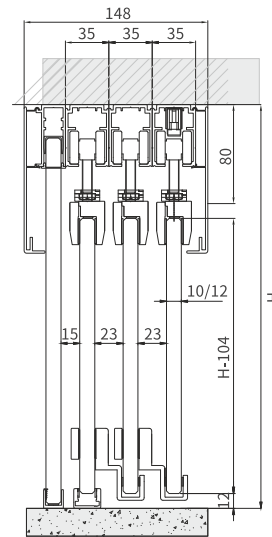

TELESCOPIC GLASS SLIDING SYSTEM 1 FIX + 3 Sliding Door

CONFIGURATION
1 FIX + 3 SLIDING DOOR

MAXIMUM WIDTH
1000 MM

WEIGHT LIMIT PER FRAME
120 KG

FINISH
ALUMINIUM ANODISED

MAXIMUM THICKNESS OF GLASS
10 / 12 MM GLASS

AVAILABLE WITH LOCK OPTION