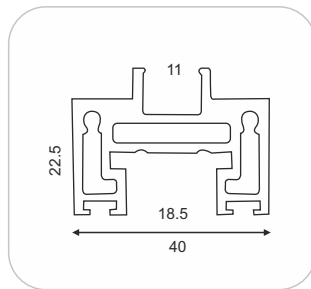

CASP-TB-4011

Finish	Black Matte	Brush Gold	Brush Champagne	Dark Grey
3600 MM	6700/-	7000/-	7000/-	7000/-