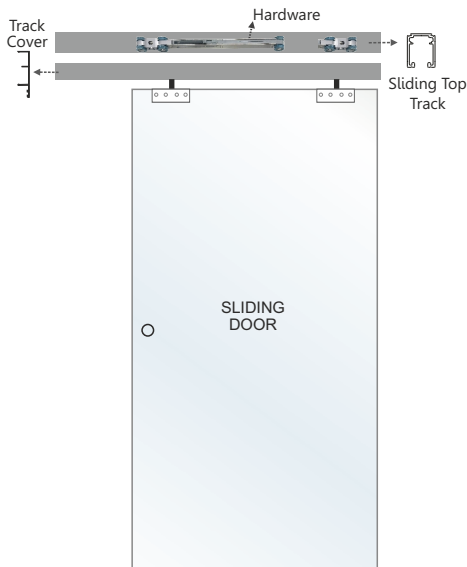

FRAMELESS SOFT CLOSE SLIDING DOOR Specialized Frame Less Sliding

CONFIGURATION

**SINGLE DOOR One Side & Two Way
SOFT CLOSE**

One Side Soft Close
Sliding Hardwares

**MAXIMUM WIDTH / HEIGHT
1200 MM / 2400 MM**

**WEIGHT LIMIT PER FRAME
120 KG**

**TRACK COVER FINISH / ANODISED
BLACK MATT / BRUSH GOLD /
CHAMPANGE / ROSE GOLD**

**ALUMINIUM PROFILE SUITABLE FOR
8 MM / 10 MM GLASS**

AVAILABLE WITH LOCK OPTION