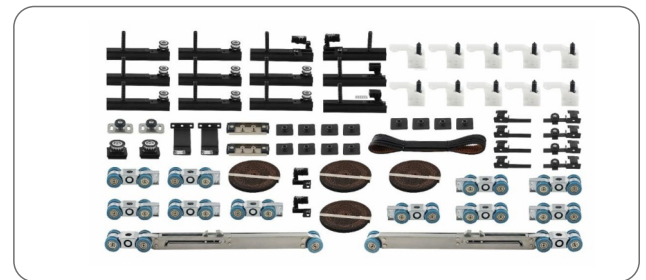

₹ : 80000/-*

(Maximum Door weight per panel should not exceed 50kg)

(* This Price is only for hardware)

Closma Telescopic + Synchro Sliding Set - 2 FIX+6 Sliding Door Hardware

CASP-TLS+SYN 2+6 (2 Fix + 6 Door Sliding)