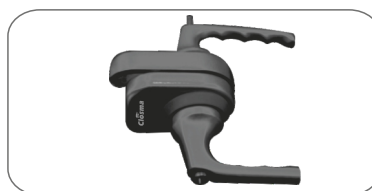

Cutout for CASP-Studio Lock-1