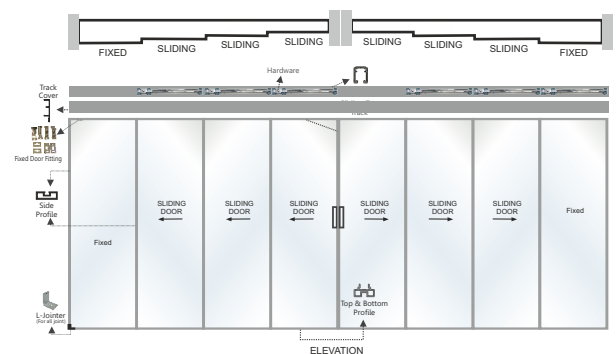

₹ : 95000/-*

(Maximum Door weight per panel should not exceed 50kg)