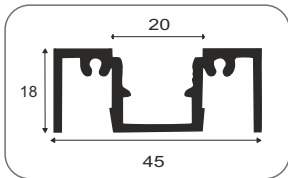

CASP-IMP-4518

Finish	Black Matte	Brush Gold	Brush Champagne	Dark Grey
2600 MM	3000/-			
3000 MM	3400/-	3700/-	3700/-	3700/-
3600 MM	4100/-