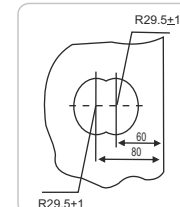

Studio Lock-3
₹ : 15500.00
(Glass to Glass)