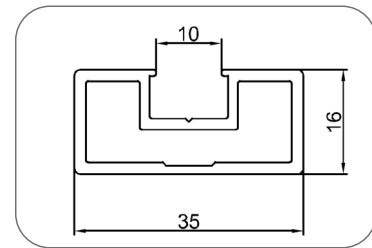

CASP-SP-3516 - DOOR FRAMED PROFILE

Finish	Black Matte	Brush Gold	Brush Champagne	Dark Grey	Rose Gold
Price : 3000 MM	3600/-	4000/-	4000/-	4000/-	
Price : 3600 MM	4200/-	4600/-	4600/-	4800/-	4800/-