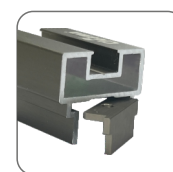

CAP-TB Profile
Aluminium Casted
₹ : 200.00
(in all 5 Finish)