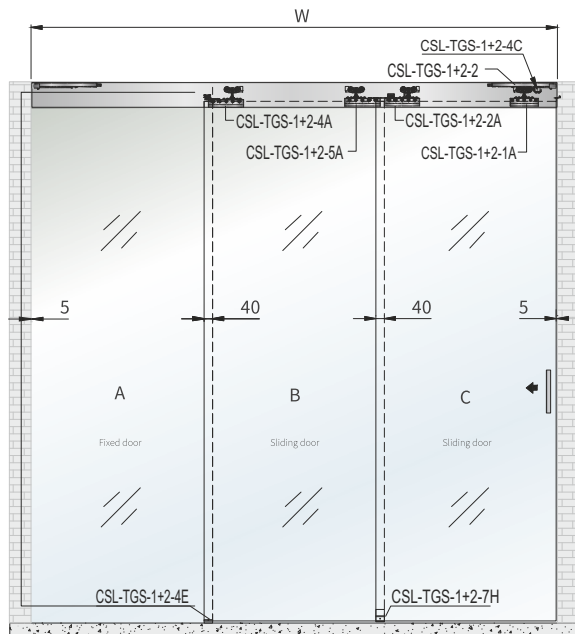

Stick on Sliding handle
CSL-77-093
₹: 2800/-

Clósma[®]

TELESCOPIC SOFT CLOSE SLIDING FRAMELESS DOOR

TELESCOPIC GLASS SLIDING SYSTEM

1 FIX + 2 Sliding Door

CONFIGURATION
1 FIX + 2 SLIDING DOOR

MAXIMUM WIDTH
1000 MM