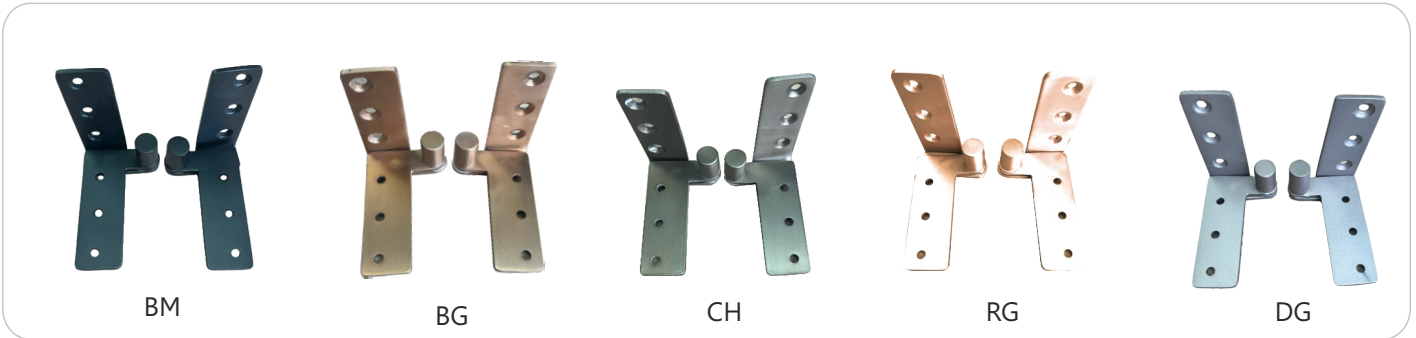

SHOWER DOOR PIVOT

CASP-PIVOT-3006
(Capacity 70-90 kg)

Finish	Black Matte	Brush Gold	Brush Champagne	Dark Grey	Rose Gold
Price	2500/-	2750/-	2750/-	2750/-	2750/-