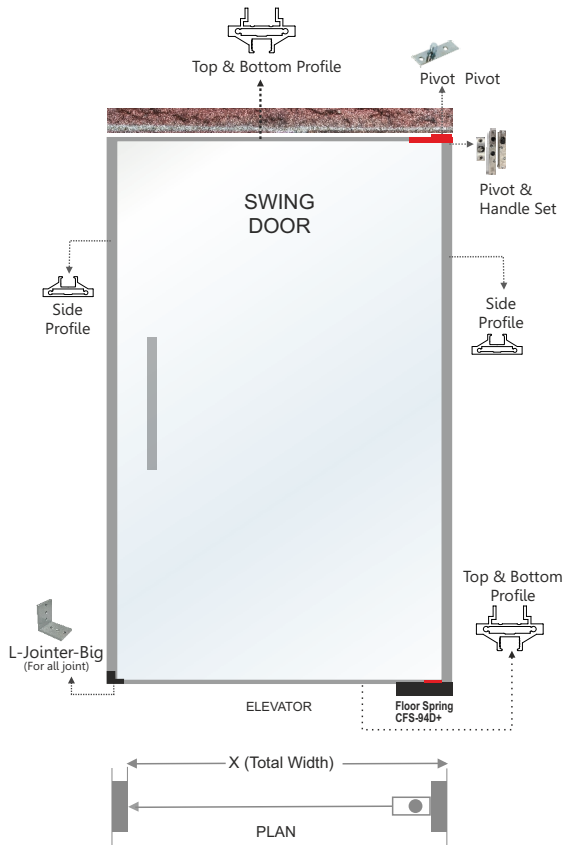

4516-Series

4507-Series

Closma[®]

FRAMED DOOR PARTITION WITH
FLOOR SPRING, PNEUMATIC & AUTOMATIC

SMART *Partition*

CONFIGURATION
SWING DOOR PIVOT

MAXIMUM WIDTH / HEIGHT
1200 MM / 3000 MM

WEIGHT LIMIT
120 KG