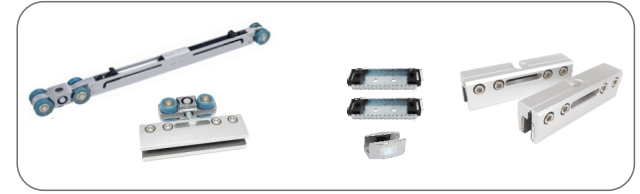

Two Way Soft Close Sliding Hardware

(with Roller 2105)

CASP-SCS-1255-2W (Frame Less)

₹: 14000/- (Set)

CASP-SCS-1380-2W (Frame Less)