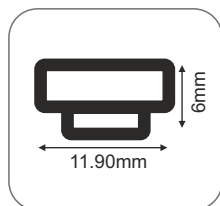

Double Side Tape
8mm (5Mtr. Roll)
₹ : 450.00

10mm Glass
PG-201
₹ : 30.00 (R.FT)

8 mm Glass
PG-202
₹ : 30.00 (R.FT)

IG-4040-203
₹ : 35.00 (R.FT)

OFP-G1350-204
₹ : 50.00 (R.FT)

4507-IP-205
₹ : 30.00 (R.FT)

MGS-4040
Magnetic Female Seal
₹ : 140.00 (R.FT)