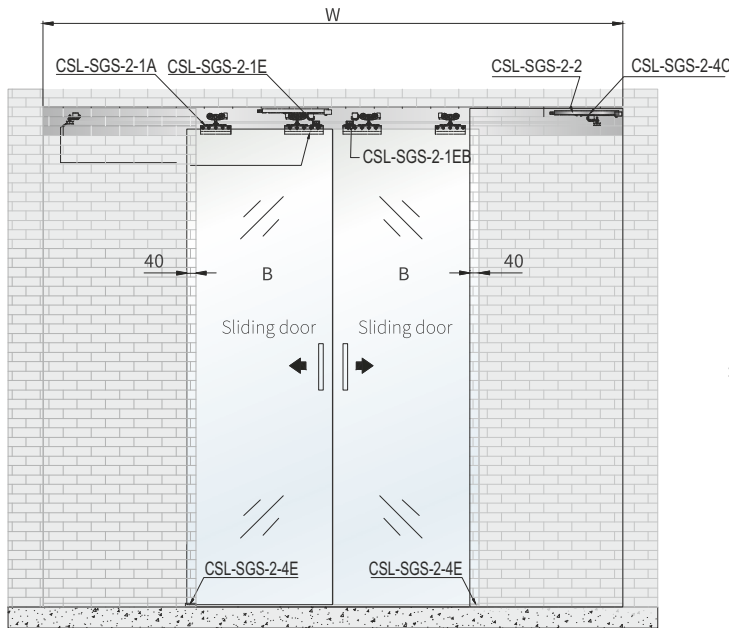

Hardware Fittings

Top Track and Accessories for 4 Panel (1 Fix+3 Doors) CSL-TGS-Track-Acc (4000mm)

CSL-TGS-1+4 (width 5000mm)

TELESCOPIC GLASS SLIDING SYSTEM.

₹ : 110000/-

SYNCHRO GLASS SLIDING SYSTEM 2 DOOR SLIDING DOOR