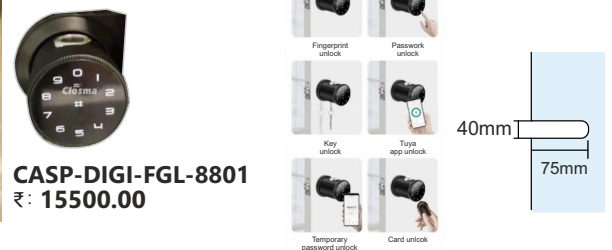

CASP-MHL-05

Digital Smart Lock for Slim Profile (4516) Matt Black

CASP-DIGI-FGL-3103
₹: 15000.00

CASP-DIGI-FGL-8801
₹: 15500.00

ENJOY LIFE INTELLIGENTLY MULTIPLE OPENING MODE
Fingerprint / password / tuya app / card to unlock temporary password / time effective password
And other multiple opening methods to make your life more conveniently