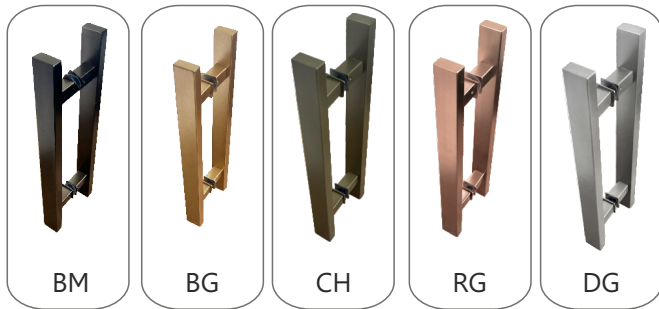

Brush Gold
₹: 19000.00

Champagne
₹: 19000.00

Steel Matte
₹: 14500.00

Hole details for Glass

DIA	FULL SIZE	C/C
Ø 38	1500	1125

CGH-606

BM

BG