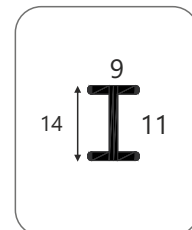

CASP-SHP-I

Finish	Black Matte	Brush Gold	Brush Champagne	Dark Grey	Rose Gold
3000 MM	1200/-	1800/-	1800/-	1800/-	1800/-

UltraSlim 45

Office Partition- 25X45 Black Profile

Features

- Profile : 25mm x 45 mm
- Can be used for door frame with cover or rebate profile
- Max Partition Height : 3000mm
- Suitable for 8 mm - 12 mm thick glass
- Single Glazing
- Finish Available : Black Matte