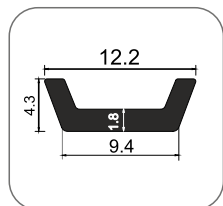

IG-4040-203
₹ : 35.00 (R.FT)