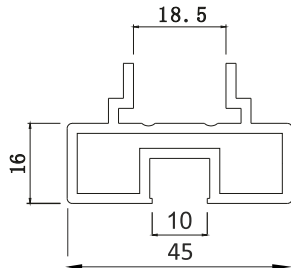

45mm x 16mm Profile

Top & Bottom Profile : Code : CASP-TB-4516

Finish	Black Matte	Brush Gold	Brush Champagne	Dark Grey	Rose Gold
3000 MM	4000/-				
3600 MM	4800/-	5200/-	5200/-	5200/-	5200/-
4800 MM	6300/-	6800/-	6800/-		

Divider Profile : Code : CASP-DP-4516