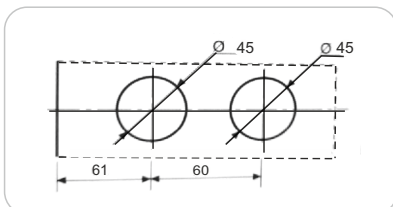

Cutout for CASP-Studio Lock-1