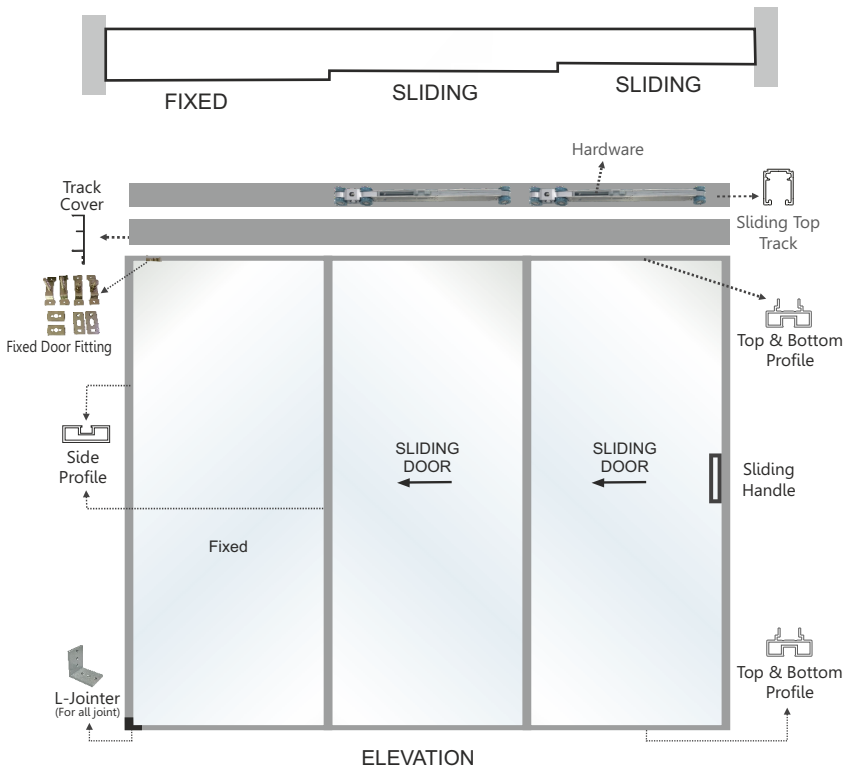

Clōsma[®]

SMART *Sliding*

TELESCOPIC SOFT CLOSE SLIDING
1 FIX + 2 SLIDING DOOR

TELESCOPIC SOFT CLOSE SLIDING 1 FIX + 2 SLIDING DOOR

CONFIGURATION

1 FIX + 2 SLIDING DOOR

MAXIMUM WIDTH / HEIGHT

1200 MM / 3000 MM