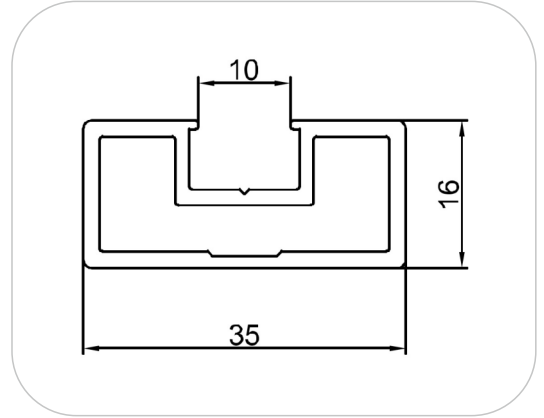

CASP-SP-3516

Finish : Black Matte

₹ : 3600.00 (3000mm) ₹ : 4200.00 (3600mm)

(M/F Set)

Finish : Black Matte

₹ : 3600.00 (3000mm)

Finish : Black Matte

₹ : 3600.00 (3000mm)

Finish : Black Matte

₹ : 2400.00 (3000mm)

Finish : Black Matte

₹ : 2600.00 (3000mm)

Finish : Black Matte

₹ : 1000.00 (3000mm)

Finish : Black Matte

₹ : 3300.00 (3000mm)

Finish : Black Matte

₹ : 5500.00 (3000mm)

Finish : Black Matte

₹ : 1000.00 (3000mm)

Finish : Black Matte

₹ : 2800.00 (3000mm)

Finish : Black Matte

₹ : 800.00 (3000mm)

Finish : Black Matte

₹ : 2800.00 (3000mm)

₹ : 3400.00 (3600mm)

Finish : Black Matte

₹ : 1200.00 (3000mm)

(M/F Set)

Finish : Black Matte

₹ : 3400.00 (3000mm)

₹ : 4100.00 (3600mm)

Finish : Black Matte

₹ : 4200.00 (3600mm)

Finish : Black Matte

₹ : 3500.00 (3000mm)

Finish : Black Matte

₹ : 4200.00 (3000mm)

Finish : Black Matte

₹ : 1400.00 (3000mm)

Finish : Black Matte

₹ : 1400.00 (3000mm)

Finish : Black Matte

₹ : 1300.00 (3000mm)

Finish : Black Matte

₹ : 1000.00 (3000mm)