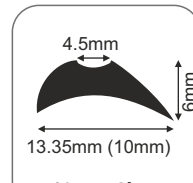

10mm Glass
PG-201
₹ : 30.00 (R.FT)