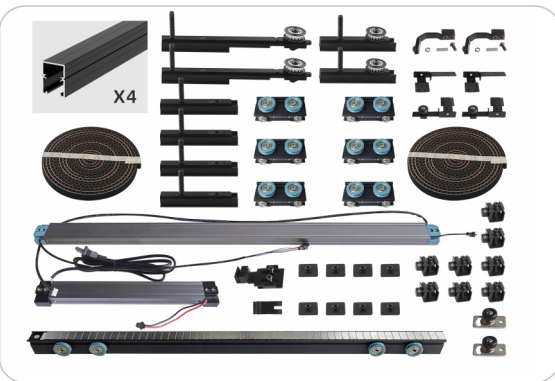

CASP-MT09 - 1 Fix+3 Slide
Max Door Width : 1200 mm
₹ : **210000/-***