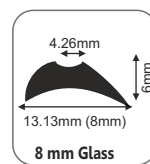

PG-202
₹ : 30.00 (R.FT)