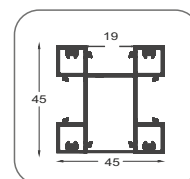

CASP-IMP-4521