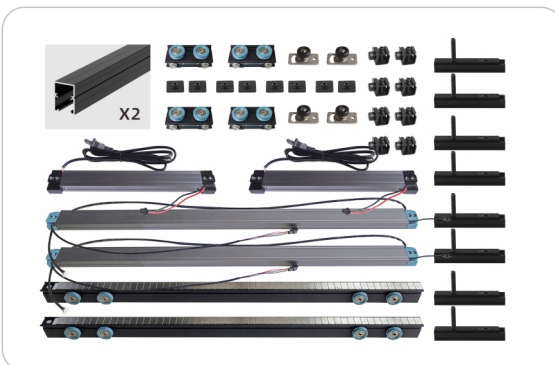

CASP-MT10- 2 Fix+2 Slide
Max Door Width : 1200 mm
₹ : **260000/-***