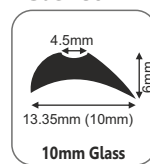

Gasket

PG-201
₹ : 30.00 (R.FT)