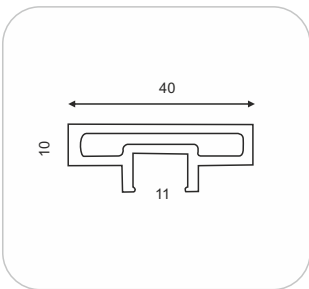

CASP-SP-4010

Finish	Black Matte	Brush Gold	Brush Champagne	Dark Grey
4800 MM	7200/-	7600/-	7600/-	7600/-