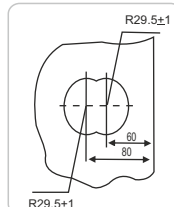

Studio Lock-2
₹ : 13500.00
(Wall to Glass)