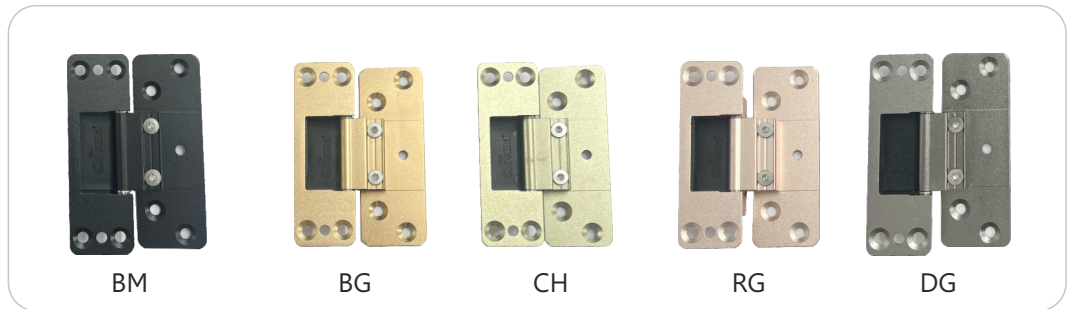

CONCEALED HINGE

CASP-Hinge-505
(Capacity 40 kg)

Finish	Black Matte	Brush Gold	Brush Champagne	Dark Grey	Rose Gold
Price	1200/-	1300/-	1300/-	1300/-	1300/-