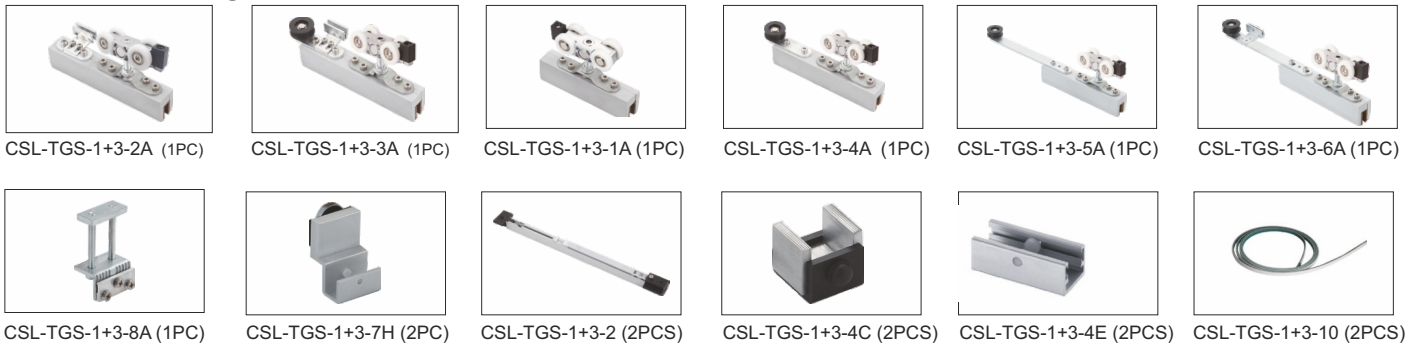

AVAILABLE WITH LOCK OPTION

Hardware Fittings

Top Track and Accessories for 4 Panel (1 Fix+3 Doors) CSL-TGS-Track-Acc (4000mm)

CSL-TGS-1+3 (width 4000mm) TELESCOPIC GLASS SLIDING SYSTEM

₹ : 90000/-

TELESCOPIC GLASS SLIDING SYSTEM