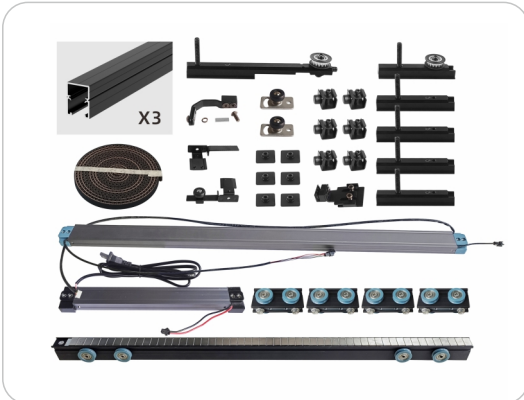

Multiple Opening Modes Available :

Sensor
CAD-125-18
₹ : 14000.00 / PC

Sensor
CASP-MT-SS-2
₹ : 5200.00 / PC

Button switch
CASP-MT-BS
₹ : 5800.00 - SET

Electronic Lock
CASP-MT-E Lock
₹ : 3000.00

ELECTROMAGNETIC DRIVER INTELLIGENT TELESCOPIC AND SYNCHRO SOFT CLOSE SLIDING - AUTO CLOSE / OPEN