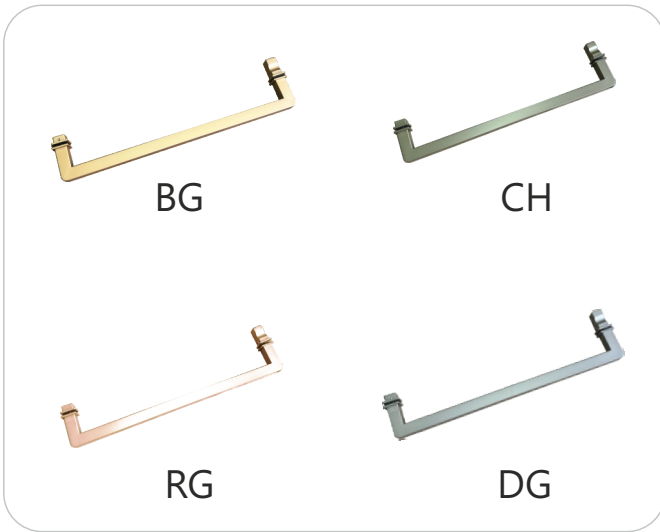

CONCEALED HINGE

CASP-Hinge-505
(Capacity 40 kg)

Finish	Black Matte	Brush Gold	Brush Champagne	Dark Grey	Rose Gold
Price	1200/-	1300/-	1300/-	1300/-	1300/-

TOP/BOTTOM PIVOT

CASP-PIVOT-3005 - (Steel)
(Capacity 70-90 kg)
₹ : 2500.00

L Jointer for 4040/4015

CASP-LJ-90-4040
₹ : 150.00

For Framed Door

CASP-SHP-M2
₹ : 2200.00 (2600mm)
Shower Door
Magnetic Seal Set for Frame Door

SHOWER DOOR HANDLE

CASP-CTB-02

Finish	Black Matte	Brush Gold	Brush Champagne	Dark Grey	Rose Gold
Price	3200/-	3600/-	3600/-	3800/-	3800/-