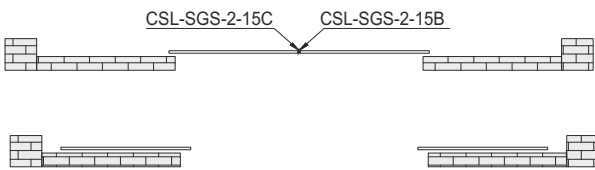

Hardware Fittings

CSL-SGS-2 (2 Door) SYNCHRO GLASS SLIDING SYSTEM

₹ : 90000/-