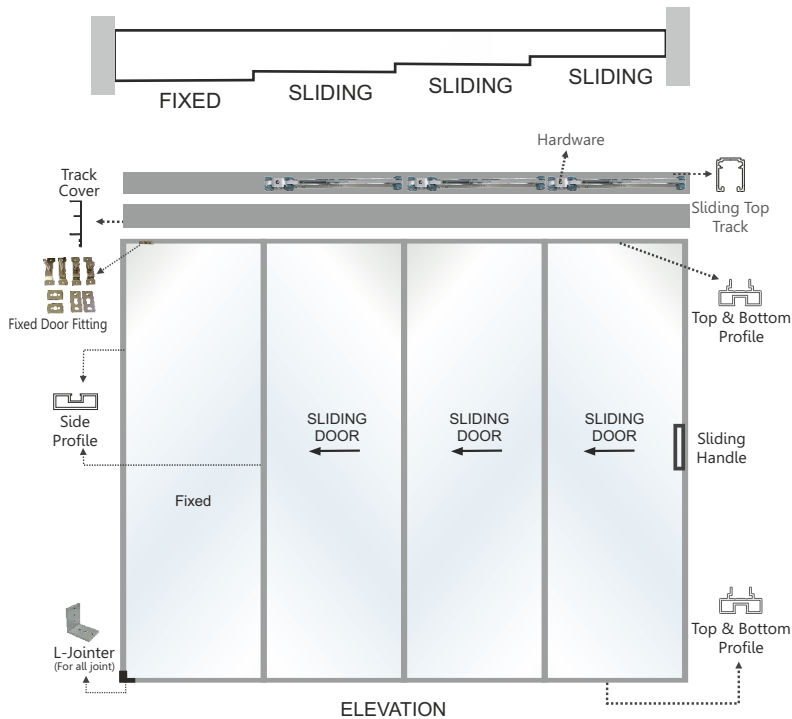

TELESCOPIC SOFT CLOSE SLIDING
1 FIX + 3 SLIDING DOOR

SMART *Sliding*

TELESCOPIC SOFT CLOSE SLIDING
1 FIX + 3 SLIDING and 1 FIX + 4 SLIDING DOOR

CONFIGURATION

1 FIX + 3 AND 4 SLIDING DOOR

MAXIMUM WIDTH / HEIGHT