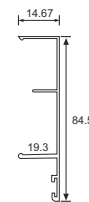

Track Cover
CASP-TC-T1

Finish	Black Matte	Brush Gold	Brush Champagne	Silver
3600 MM	5000/-	5000/-	5000/-	2600 MM 3400/-