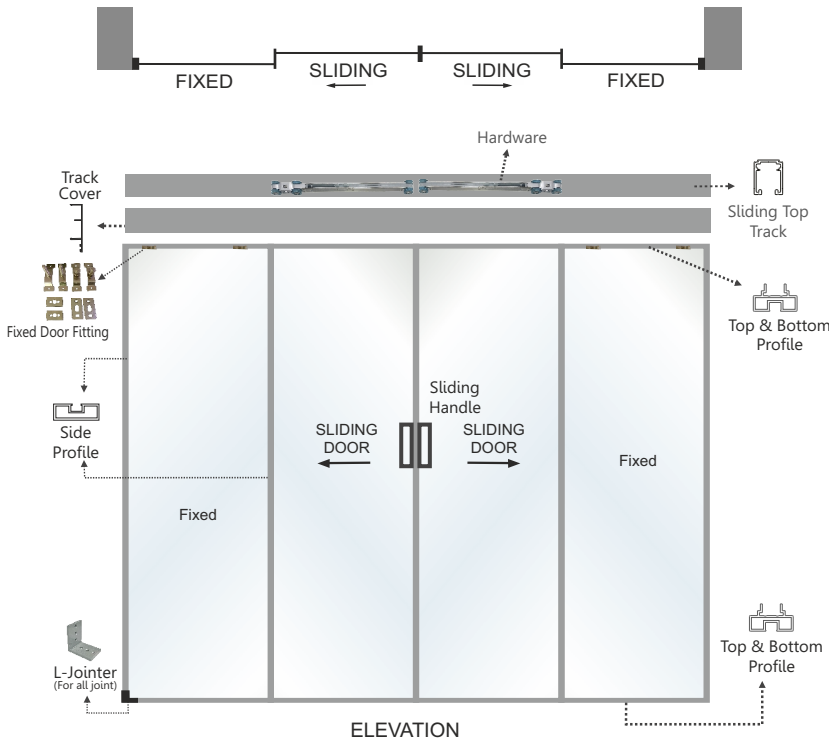

John Lasseter

SYNCHRO SOFT CLOSE SLIDING 2 FIX + 2 SLIDING DOOR

CONFIGURATION
2 FIX + 2 SLIDING DOOR

MAXIMUM WIDTH / HEIGHT
1200 MM / 3000 MM

WEIGHT LIMIT PER FRAME
120 KG

PROFILE FRAME FINISH / ANODISED
BLACK MATT / BRUSH GOLD /
CHAMPANGE / ROSE GOLD / DARK GREY