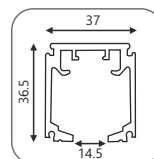

PROFILES & ACCESSORIES

Sliding Top Track (New)
CASP-T1-1288
BM-4mtr- ₹ :5800