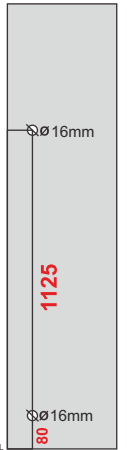

Brush Gold
₹: 19000.00

Champagne
₹: 19000.00

Steel Matte
₹: 14500.00

Hole details for Glass

DIA	FULL SIZE	C/C
Ø 38	1500	1125

CGH-606

BM

BG