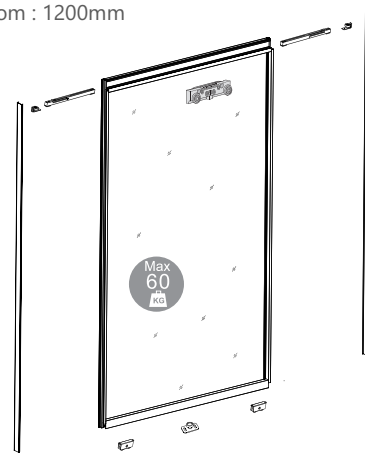

PROFILES & ACCESSORIES

Max. Size :
Side Profile : 2600mm
Top Bottom : 1200mm

(* This Price includes complete Hardware & Profile Set - for Single Door)

INVISIBLE SLIDING - 2108 SINGLE DOOR WITH SOFT CLOSE