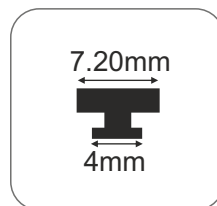

Double Side Tape
8mm (5Mtr. Roll)
₹ : 450.00

10mm Glass
PG-201
₹ : 30.00 (R.FT)

8 mm Glass
PG-202
₹ : 30.00 (R.FT)

IG-4040-203
₹ : 35.00 (R.FT)

OFP-G1350-204
₹ : 50.00 (R.FT)

4507-IP-205
₹ : 30.00 (R.FT)

MGS-4040
Magnetic Female Seal
₹ : 140.00 (R.FT)