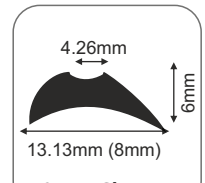

8 mm Glass
PG-202
₹ : 30.00 (R.FT)