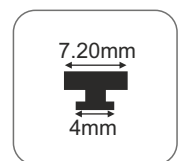

4507-IP-205
₹ : 30.00 (R.FT)