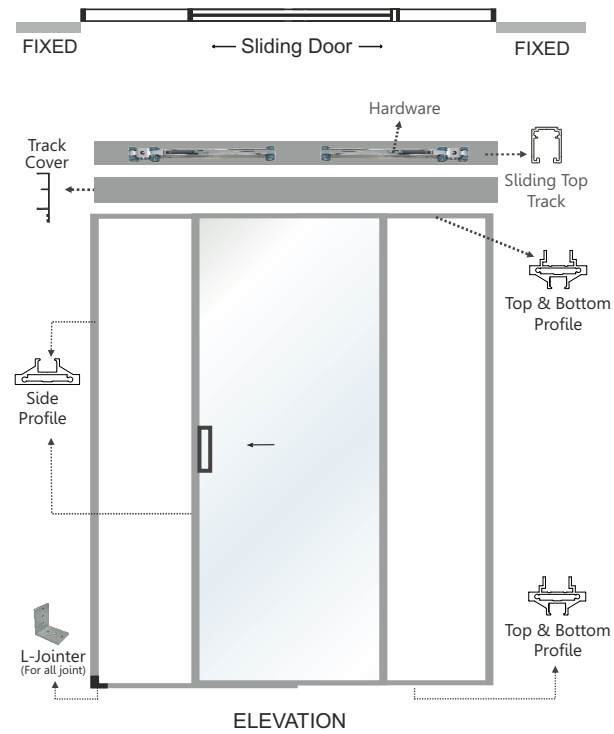

CASP-SP-4507

CASP-DP-4507

CASP-PB-1607

CASP-SH-02
CASP-SHL-02

CASP-LJ-90-4507

CASP-GASKET
4507-Plastic

Note: For prices of Profile & Accessories refer page no. 17-20

TWO WAY SOFT CLOSE SINGLE SLIDING DOOR