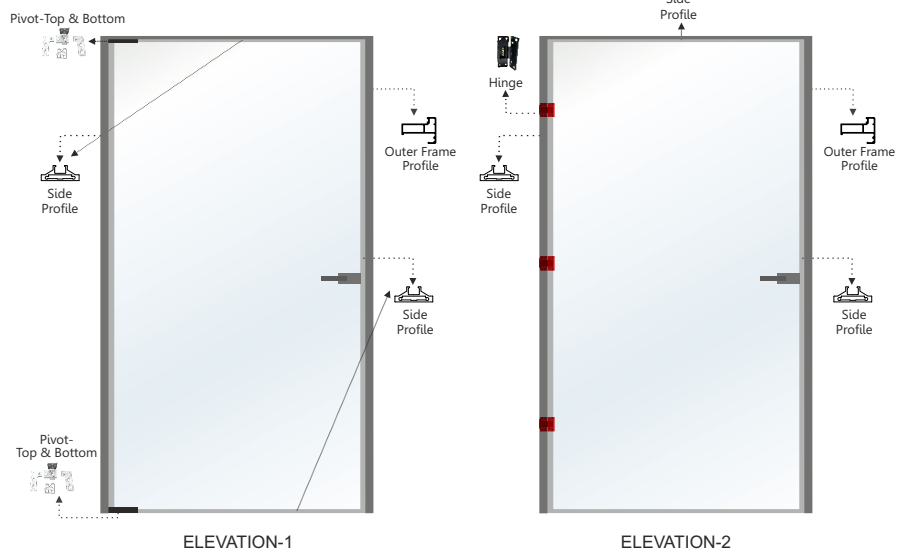

TOP BOTTOM PIVOT

HARDWARE & ACCESSORIES

CASP-PIVOT-3005
(Capacity 70 kg)
₹ : 2500.00

Concealed Hinge
CASP-Hinge-505

Black	Gold	Champagne	Dark Grey	Rose Gold
1200/-	1300/-	1300/-	1300/-	1300/-

SHOWER DOOR PIVOT
CASP-PIVOT-3006

Black	Gold	Champagne	Dark Grey	Rose Gold
2500/-	2750/-	2750/-	2750/-	2750/-

CASP-LJ-90-1351/4516
₹ : 500.00 (Big)

CASP-LJ-90-1350
₹ : 600.00

Gasket -
OFP-G1350-204
₹ : 50.00 (R.ft)