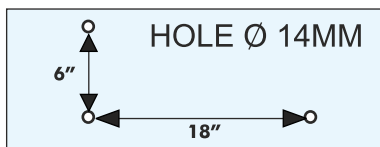

CTB-002

GLASS PREPARATION

Black ₹2950.00
Colour ₹3950.00