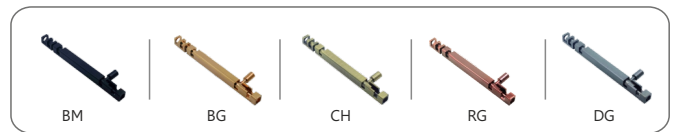

Tower Bolt
CASP-TOWER BOLT-250X15
₹ : 2650.00