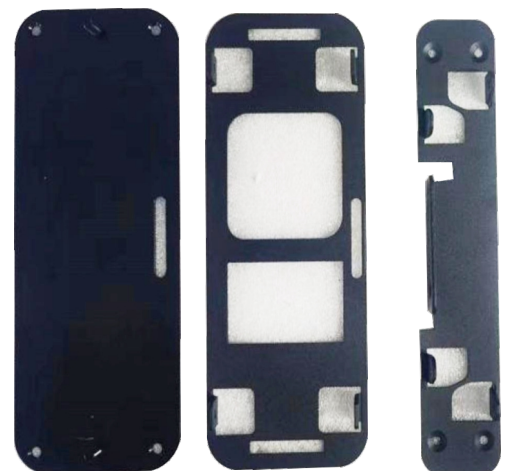

CASP-LJ-90-1351
₹ : 350.00

SMART LOCK FOR SLIDING DOOR

CASP-DIGI-FGL-3109
₹ : 29000.00

CASP-DIGI-FGL-3108
₹ : 26000.00

Lock Accessories for Slim Profile Door
₹ : 1000.00

CASP-PH-DM-02
₹ : 1800.00

CASP-Soft Close (Spare-1)
One Side Soft Close
₹ : 5000.00