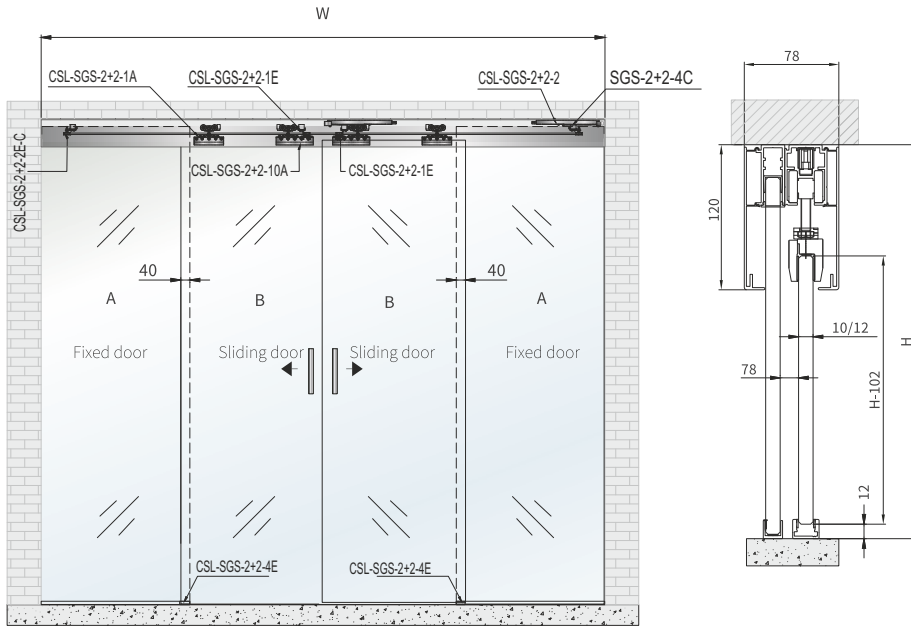

CONFIGURATION
2 FIX + 2 SLIDING DOOR

MAXIMUM WIDTH
1000 MM

WEIGHT LIMIT PER FRAME
120 KG

FINISH
ALUMINIUM ANODISED

MAXIMUM THICKNESS OF GLASS
10 / 12 MM GLASS

AVAILABLE WITH LOCK OPTION

Hardware Fittings

CSL-SGS-2+2-1A (2 PCS)