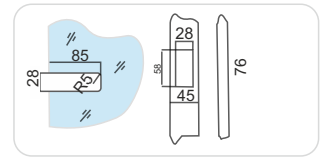

Accessories (Framed)

Black Matte
CASP-LOCK-01-4516-BM
₹: 4500.00

CASP-LOCK-02