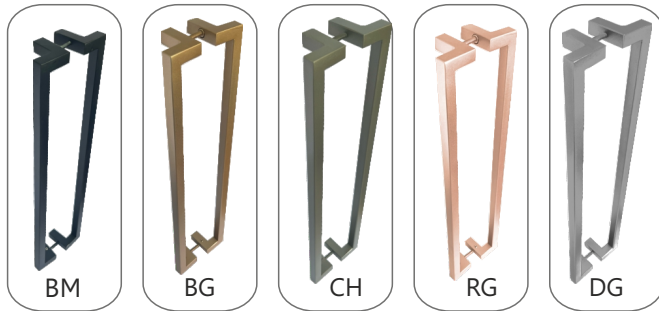

CGH-623 - SUITABLE FOR 4516/3516 PROFILE

BM

BG

CH

RG

DG

DIA	FULL SIZE	C/C	Finish				
			Black Matte	Brush Gold	Brush Champagne	Dark Grey	Rose Gold
16X16 SQUARE	316	300	6000	6500	6500	6500	6500
	466	450	6500	7000	7000	7000	7000
	616	600	8000	8500	8500	8500	8500
	916	900	10000	11000	11000	11000	11000
	1216	1200	12000	13500	13500	13500	13500
	1516	1500	15000	17000	17000	17000	17000