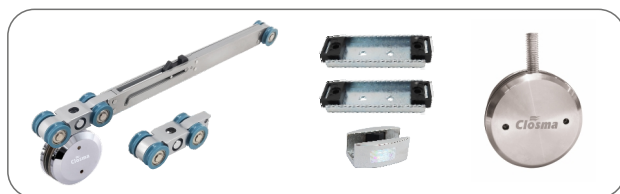

₹: 9500/- (Set)

CSL-88-SET-1-1W (Small Roller)

₹: 7500/- (Set)

CSL-88-SET-2-1W (Big Roller)

₹: 8000/- (Set)

Two Way Soft Close Sliding Hardware

(with Roller 2105)

CASP-SCS-1255-2W (Frame Less)