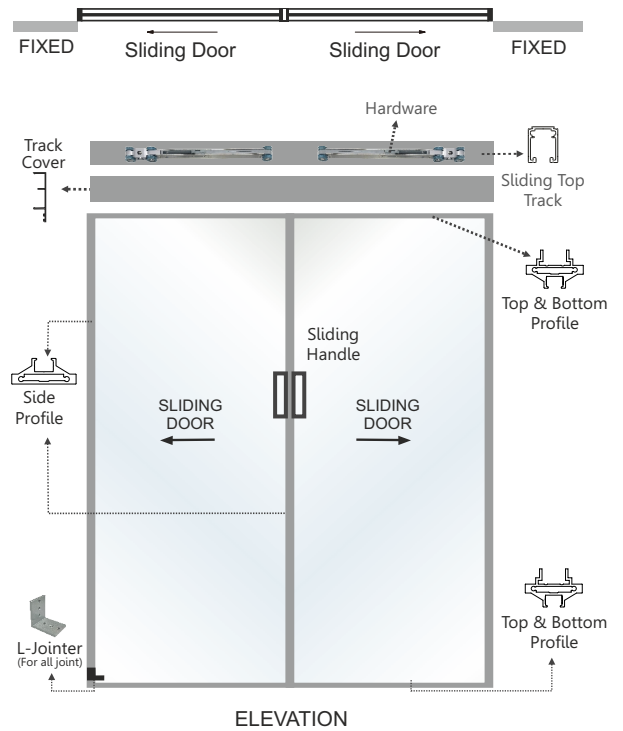

CASP-SH-02
CASP-SHL-02

CASP-LJ-90-4507
CASP-GASKET
4507-Plastic

Note: For prices of Profile & Accessories refer page no. 17-20

SMART Sliding

ONE WAY SOFT CLOSE DOUBLE SLIDING DOOR

HARDWARE

Closma One Way Soft Close Sliding for Double Door