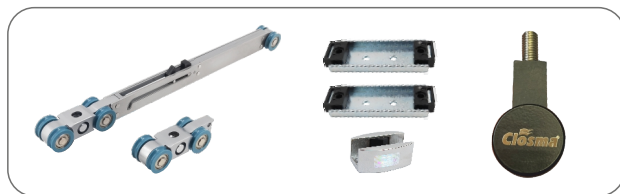

₹: 9500/- (Set)

CSL-88-SET-1-1W (Small Roller)

₹: 7500/- (Set)

CSL-88-SET-2-1W (Big Roller)

₹: 8000/- (Set)

Two Way Soft Close Sliding Hardware

(with Roller 2105)

CASP-SCS-1255-2W (Frame Less)