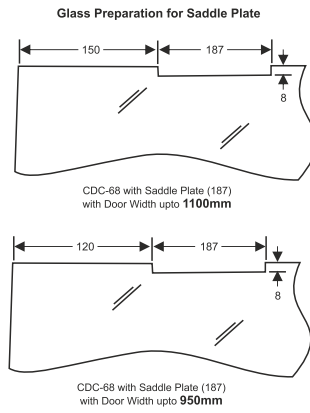

CDC-68

DOOR CLOSER WITH SADDLE PLATE for FRAMELESS DOOR

Black ₹ 6400.00

3Lacs
Cycles Tested

2 YEARS
GUARANTEE

CODE : CASP-DH-02

Black Matte
₹ : 2400.00

Silver
₹ : 2400.00