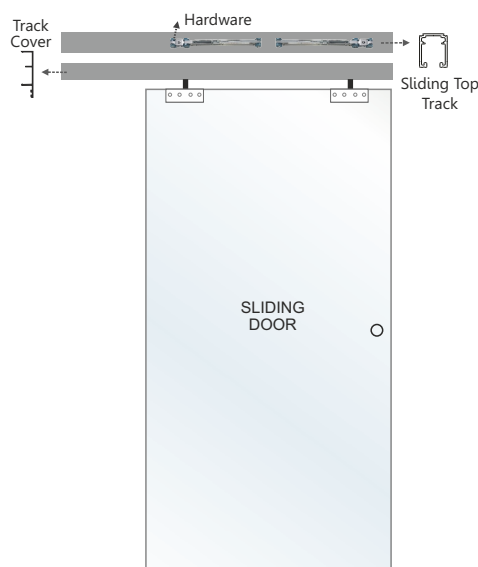

FRAMELESS SOFT CLOSE SLIDING DOOR Specialized Frame Less Sliding

CONFIGURATION

**SINGLE DOOR One Side & Two Way
SOFT CLOSE**

One Side Soft Close
Sliding Hardwares

**MAXIMUM WIDTH / HEIGHT
1200 MM / 2400 MM**

**WEIGHT LIMIT PER FRAME
120 KG**

**TRACK COVER FINISH / ANODISED
BLACK MATT / BRUSH GOLD /
CHAMPANGE / ROSE GOLD**

**ALUMINIUM PROFILE SUITABLE FOR
8 MM / 10 MM GLASS**

AVAILABLE WITH LOCK OPTION